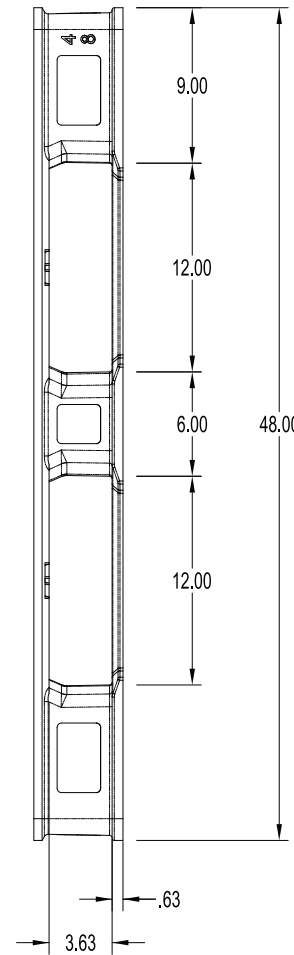

TOP VIEW

SIDE VIEW

FRONT VIEW

DIMENSIONS	40" x 48" x 5.12"
WEIGHT	27 lbs
ENTRY	4-Way Entry
MATERIALS	PE, PP, FM, Reinforced Blend