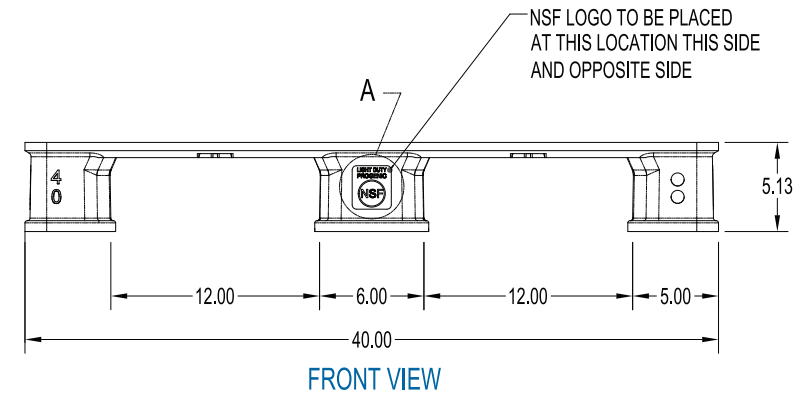

TOP VIEW

SIDE VIEW

FRONT VIEW

DIMENSIONS	40" x 48" x 5.12"
WEIGHT	27 lbs
ENTRY	4-Way Entry
MATERIALS	PE, PP, FM, Reinforced Blend