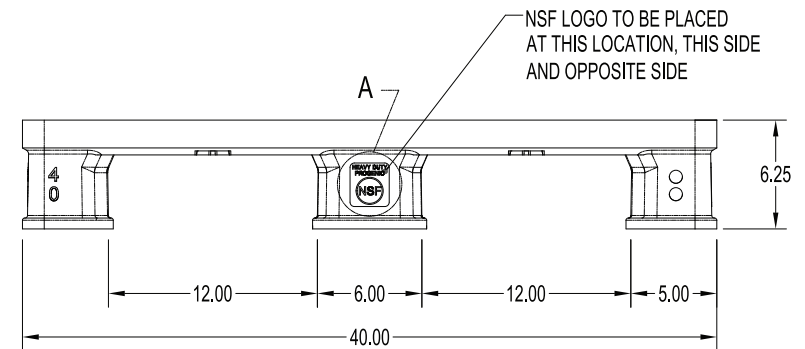

TOP VIEW

SIDE VIEW

FRONT VIEW

DIMENSIONS	40" x 48" x 6.25"
WEIGHT	43 lbs
ENTRY	4-Way Entry
MATERIALS	PE, PP, FM, Reinforced Blend