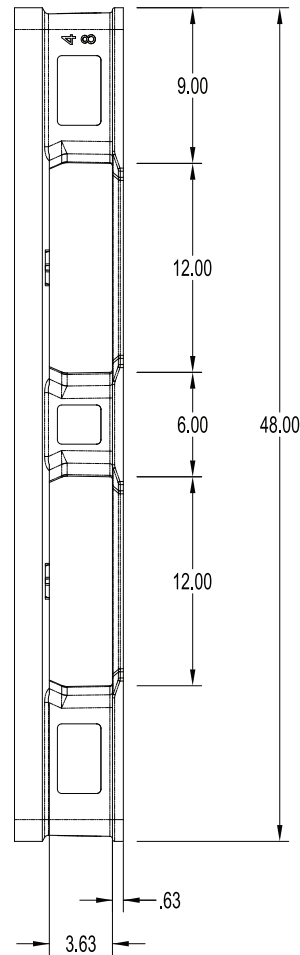

TOP VIEW

SIDE VIEW

FRONT VIEW

DIMENSIONS	40" x 48" x 6.25"
WEIGHT	43 lbs
ENTRY	4-Way Entry
MATERIALS	PE, PP, FM, Reinforced Blend