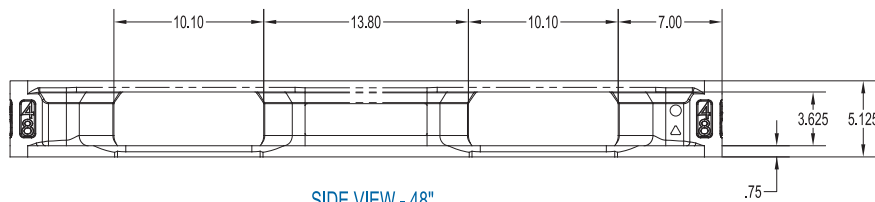

TOP VIEW

SIDE VIEW - 40"

BOTTOM VIEW

SIDE VIEW - 48"

DIMENSIONS	40" x 48" x 5.12"
WEIGHT	42 lbs
ENTRY	4-Way Entry
MATERIALS	PE, PP, FM, Reinforced Blend