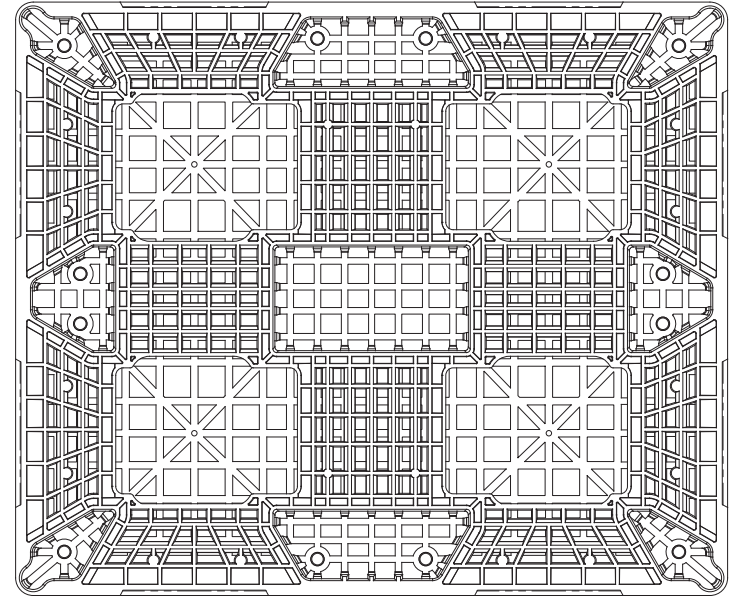

TOP VIEW

SIDE VIEW - 40"

BOTTOM VIEW

SIDE VIEW - 48"

DIMENSIONS	40" x 48" x 5.12"
WEIGHT	42 lbs
ENTRY	4-Way Entry
MATERIALS	PE, PP, FM, Reinforced Blend