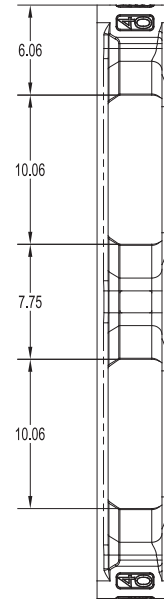

TOP VIEW

SIDE VIEW - 40"

BOTTOM VIEW

SIDE VIEW - 48"

DIMENSIONS	40" x 48" x 5.12"
WEIGHT	42 lbs
ENTRY	4-Way Entry
MATERIALS	PE, PP, FM, Reinforced Blend